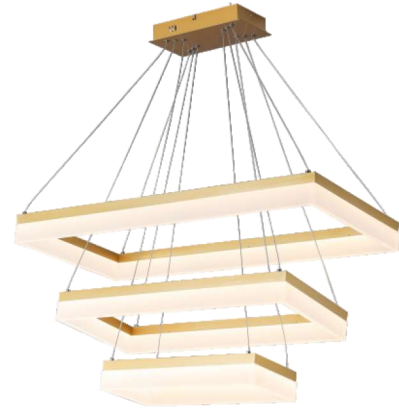

SQUARES-102D

Cod: 6319
Potencia: 85W
Temp. De cor: 3000K
Fluxo luminoso: 5950LM
Dimensões: L800xW400xH2500mm